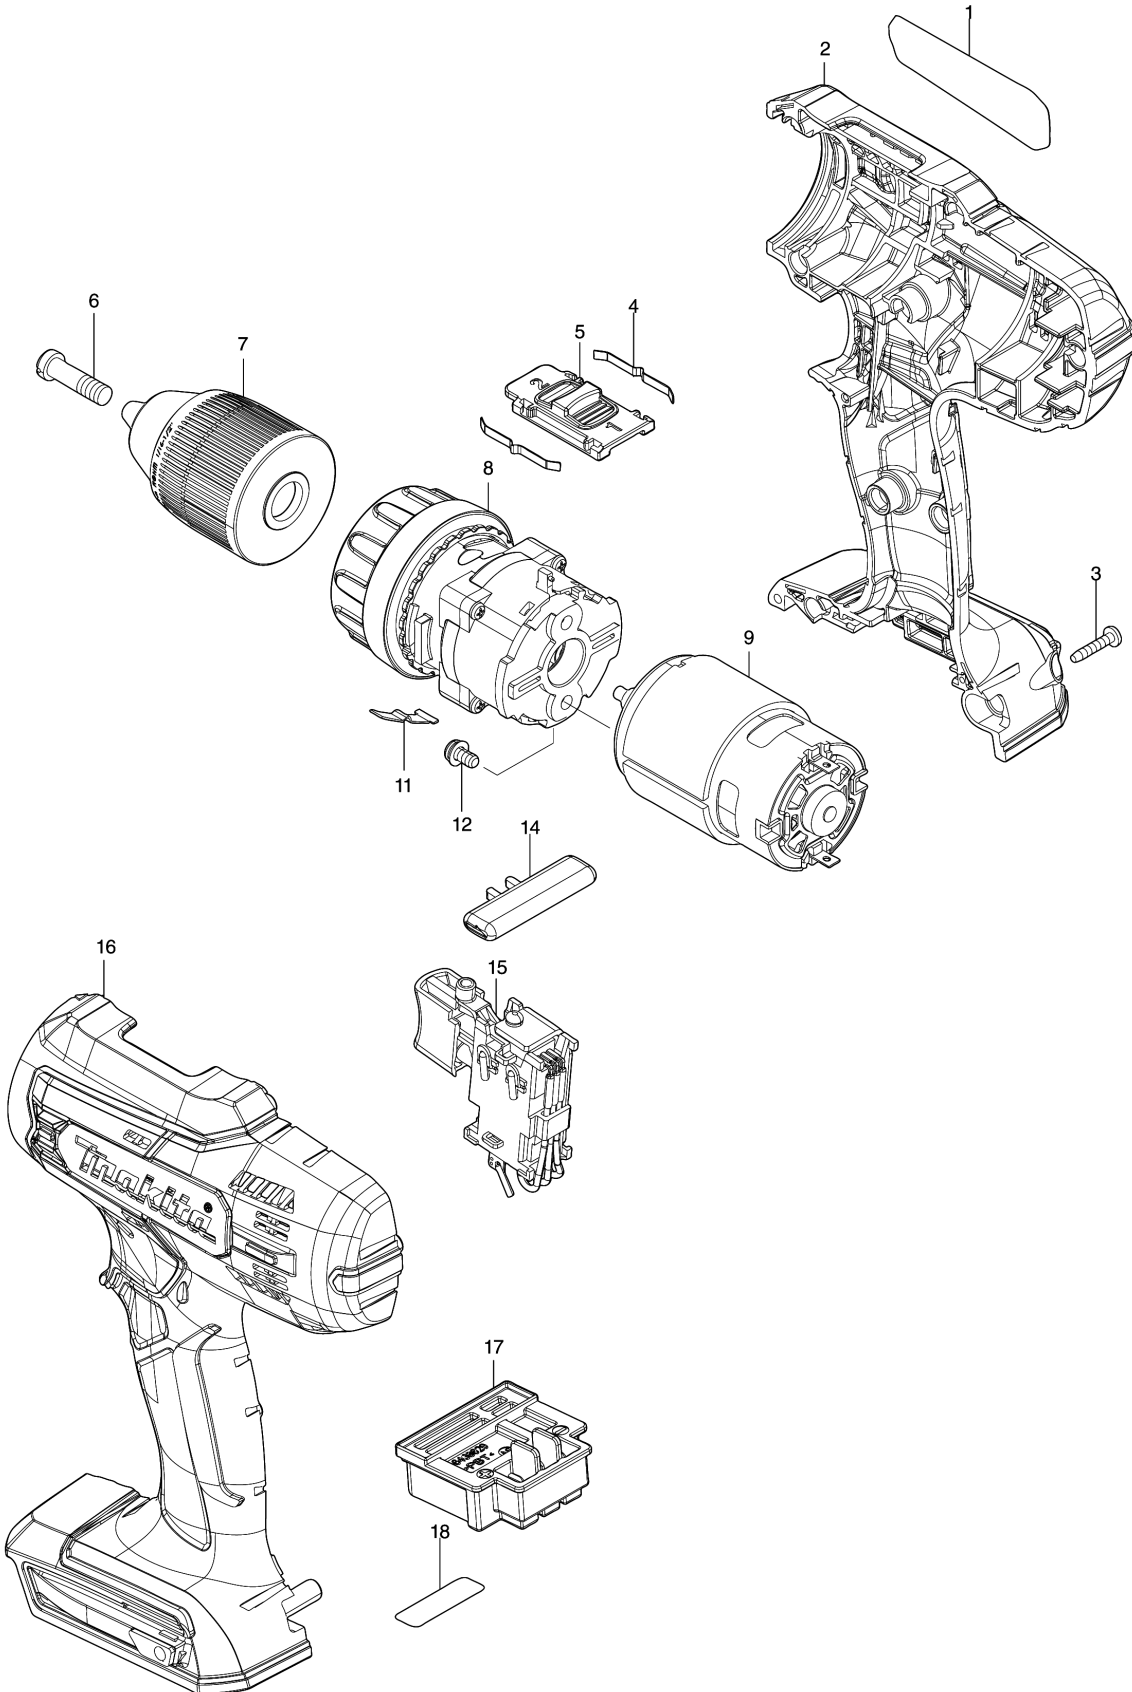

Model No.DF488D CORDLESS DRIVER DRILL

Model No.DF488D CORDLESS DRIVER DRILL

Item	Parts No.	Description	I/C	Qty	New/Old	Opt. 1	Opt. 2	Note
001	858A54-5	DF488D NAME PLATE		1				
002	183R93-1	HOUSING SET		1				
C10	252126-6	HEX. LOCK NUT M4-7		2				
D10		INC. 16						
003	266429-2	TAPPING SCREW 3X16		9				
004	232220-0	LEAF SPRING		2				
005	127754-5	SPEED CHANGE LEVER ASSEMBLY		1				
C10	233438-6	COMPRESSION SPRING 4		2				
006	251468-5	- FLAT HEAD SCREW M6X22		1				
007	766004-9	KEYLESS DRILL CHUCK 13		1	*			
007-1	763260-2	KEYLESS DRILL CHUCK 13	O	1				
008	127734-1	GEAR ASSEMBLY		1				
009	629937-8	DC MOTOR		1				
011	232182-2	LEAF SPRING		1				
012	911108-4	PAN HEAD SCREW M4X8		2				
014	452399-3	F/R CHANGE LEVER		1				
015	638862-2	SWITCH UNIT		1				
C10	688164-6	LINE FILTER		1				
C20	688165-4	LINE FILTER		1				
016	183R93-1	HOUSING SET		1				
C10	252126-6	HEX. LOCK NUT M4-7		2				
D10		INC. 2						
017	643862-9	TERMINAL		1				
018	858A58-7	DF488D SERIAL NO. LABEL		1				
A01	784637-8	+/- BIT 2-45		1				
A02A	***DC18WA	DC18WA BATTERY CHARGER		1				
D10		COMPO-PARTS						
A02B	***DC18WB	DC18WB BATTERY CHARGER		1				
A03	198186-3	BATTERY BL1815G SET		2				
A04	452652-7	BATTERY COVER		1				
A05	821844-3	PLASTIC CARRYING CASE		1				
C10	455522-9	SLIDE LATCH		2				
A06A	8027B9-2	DF488DWE PLASTIC CASE LABEL		2				
A06B	8044V1-6	DF488D002 PLASTIC CASE LABEL		2				

Please order the parts with part number.

Print Date 21/12/2021