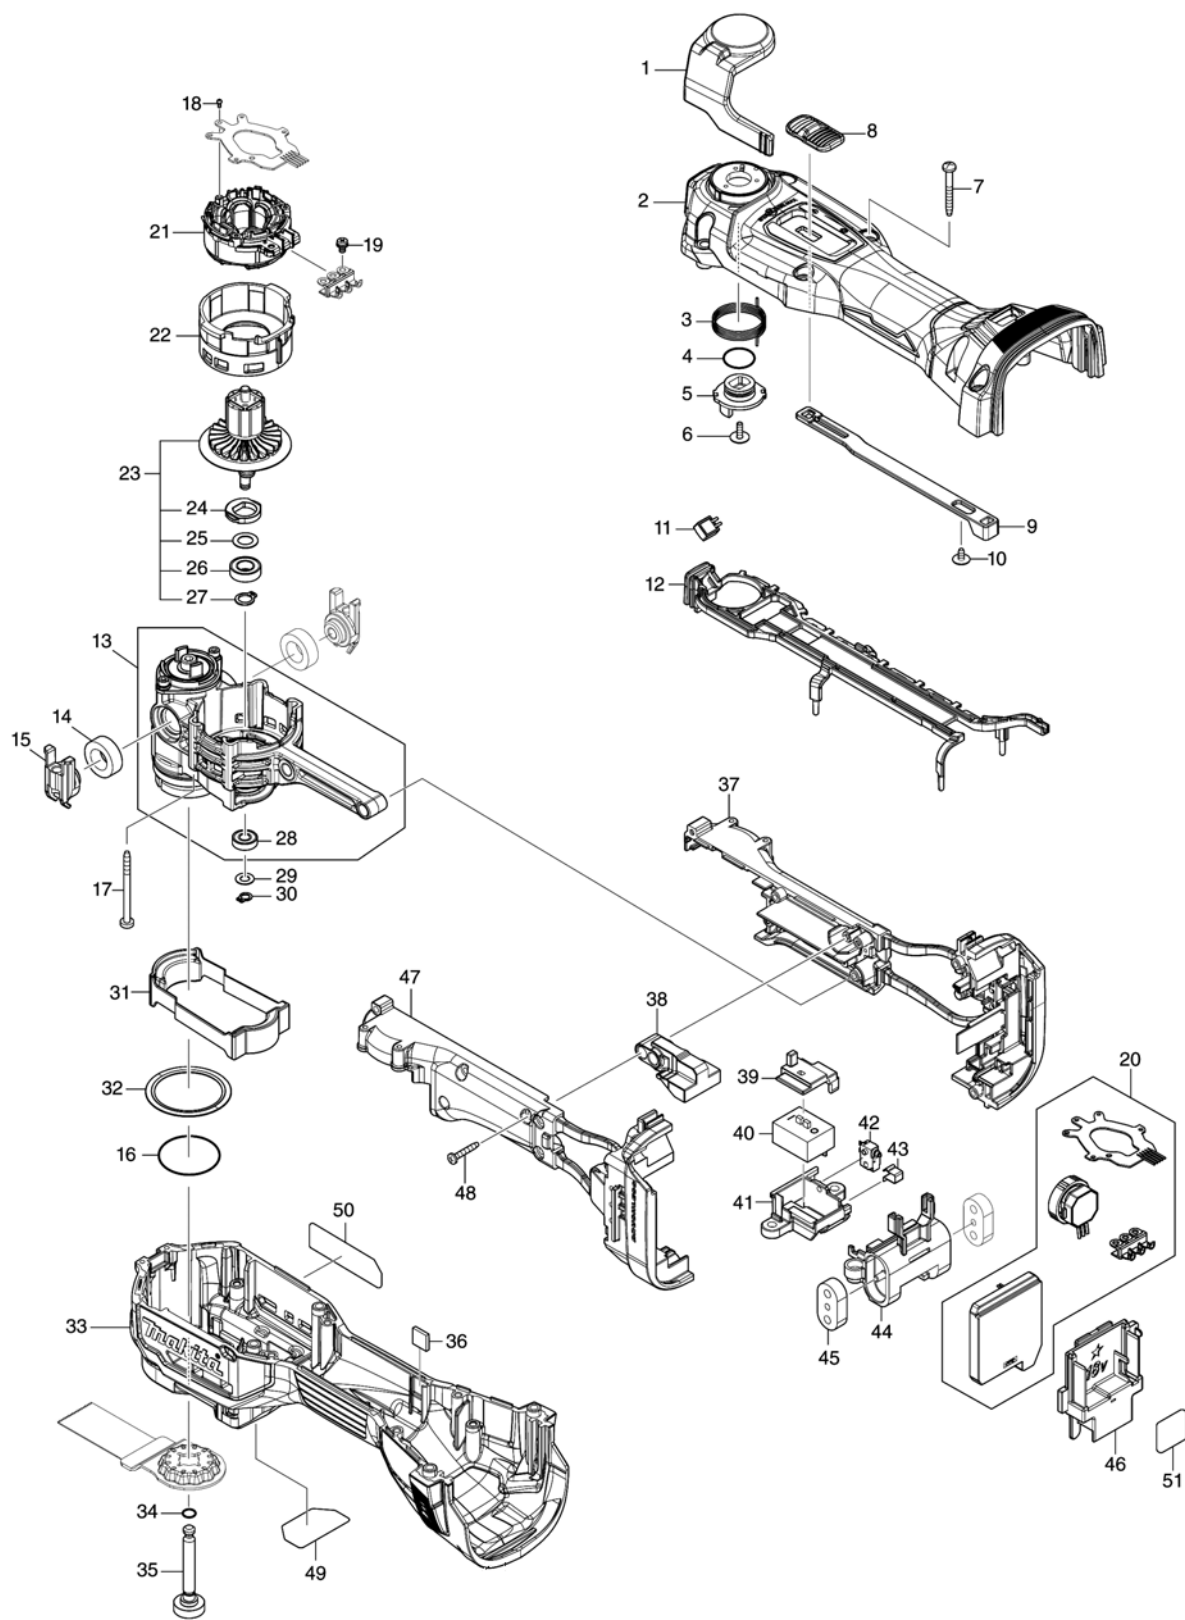

Model No.DTM52 CORDLESS MULTI TOOL

Model No.DTM52 CORDLESS MULTI TOOL

Item	Parts No.	Description	I/C	Qty	New/Old	Opt. 1	Opt. 2	Note
001	140Y95-2	LEVER COMPLETE		1				
C10	263032-0	RUBBER PIN 4		1				
002	183S78-3	HOUSING SET		1				
D10		INC. 33,36						
003	232680-6	TORSION SPRING 25		1				
004	213070-2	O RING 10		1				
005	313364-6	DRIVER B		1				
006	265B82-3	P.H.SCREW M3X10 WITH WR		1				
007	266351-3	TAPPING SCREW 4X35		8				
008	413395-6	SWITCH KNOB		1	*			
008-1	413G34-0	SWITCH KNOB	<	1				
009	413396-4	SWITCH LEVER A		1				
010	265B81-5	TAPPING SCREW FLANGE 3X6		1				
011	620E79-1	LED CIRCUIT		1				
012	413400-9	LED GUIDE		1				
013	136394-8	CRANK HOUSING ASSY		1	*			
D10		INC. 28			*			
013-1	136529-1	CRANK HOUSING ASS'Y	<	1				
D10		INC. 28						
014	422677-5	CUSHION F		2				
015	413401-7	CUSSION SUPPORT F		2				
016	213497-6	O-RING 31.5		1				
017	266327-0	TAPPING SCREW 3X40		4				
018	266490-9	TAPPING SCREW PT 2X6		3	*			
018-1	265C47-1	TAPPING SCREW PT 2X6	<	3				
019	652069-6	FLAT HEAD SCREW M3X6		3				
020	620E78-3	CONTROLLER		1				
021	629A56-6	STATOR		1				
022	413394-8	MOTOR HOUSING		1				
023	519683-0	ROTOR ASSY		1				
C10	210248-8	BALL BEARING 6901DDW		1				
C20	253492-4	FLAT WASHER 21		1				
D10		INC. 24-27						
024	313361-2	BALANCER		1				
025	253777-8	FLAT WASHER 8		1				
026	210249-6	BALL BEARING 688LLU		1				
027	961004-6	RETAINING RING S-8		1				
028	210039-7	BALL BEARING 695DDW		1				
029	253811-4	FLAT WASHER 5		1				
030	961008-8	RETAINING RING S-5		1				
031	422721-8	CAP		1				
032	422682-2	RUBBER RING 35		1				

Please order the parts with part number.

Print Date 9/12/2021