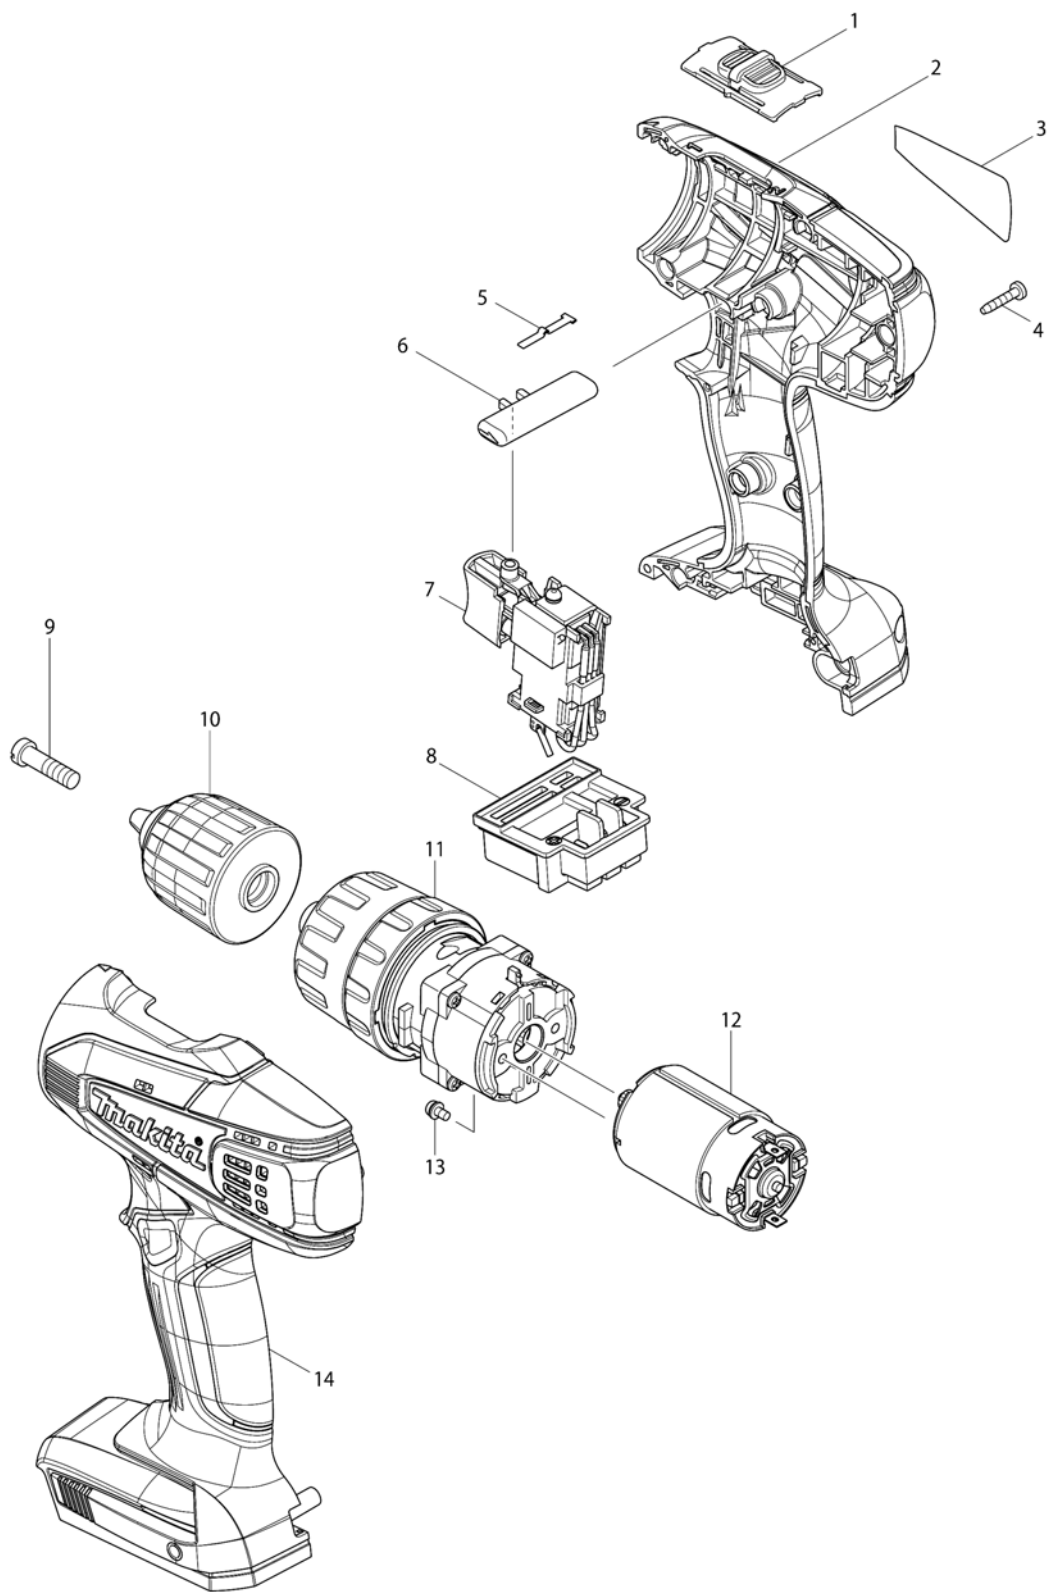

Model No.HP347D CORDLESS HAMMER DRIVER DRILL

Model No.HP347D CORDLESS HAMMER DRIVER DRILL

Item	Parts No.	Description	I/C	Qty	New/Old	Opt. 1	Opt. 2	Note
001	125310-5	SPEED CHANGE LEVER ASS'Y		1				
C10	231433-0	COMPRESSION SPRING 4		2				
002	187025-2	HOUSING SET		1				
D10		INC. 14						
003	869374-6	HP347D NAME PLATE		1				
004	266429-2	TAPPING SCREW 3X16		9				
005	232182-2	LEAF SPRING		1				
006	452399-3	F/R CHANGE LEVER		1				
007	638887-6	SWITCH UNIT		1				
008	643861-1	TERMINAL		1				
009	251468-5	- FLAT HEAD SCREW M6X22		1				
010	766003-1	KEYLESS DRILL CHUCK 10		1	*			
010-1	763229-6	KEYLESS DRILL CHUCK 10	<	1				
011	126001-1	GEAR ASSEMBLY		1				
012	629900-1	DC MOTOR		1				
013	911003-8	PAN HEAD SCREW M3X6		2				
014	187025-2	HOUSING SET		1				
D10		INC. 2						
A01	784636-0	+ - BIT 2-65		1				
A02	***DC18WA	DC18WA BATTERY CHARGER		1				
A03	195452-9	BATTERY BL1411G SET		2	*			
A03-1	196375-4	BATTERY BL1413G SET	O	2	*			
A03-2	196375-4	BATTERY BL1413G SET	O	2	*			
A03-3	198192-8	BATTERY BL1415G SET	<	2	*			
A03-4	198192-8	BATTERY BL1415G SET	O	2				
A04	452652-7	BATTERY COVER		1				
A05	824981-2	PLASTIC CARRYING CASE		1				
C10	162315-4	LATCH		2				
C20	452137-3	HANDLE		1				
A06	892770-3	HP347DWE PLASTIC CASE LABEL		2				

Please order the parts with part number.

Print Date 30/3/2020